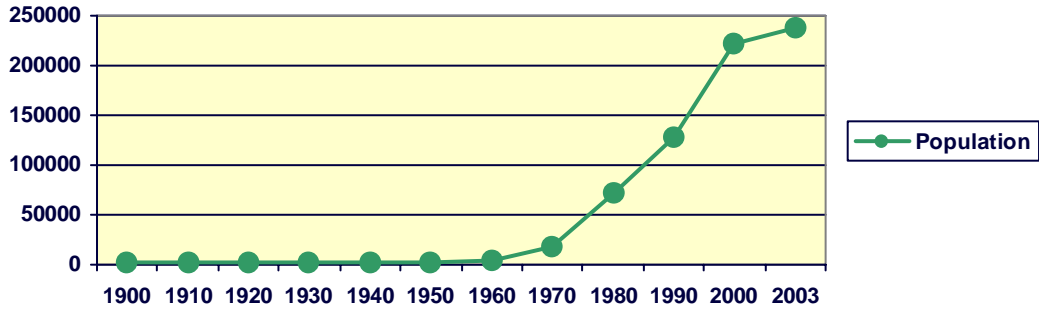

Plano Population Growth Historic Trends 1900 to 2000

<u>Year</u>	<u>Population</u>
1900	1,304
1910	1,250
1920	1,715
1930	1,554
1940	1,582
1950	2,126
1960	3,695
1970	17,872
1980	72,331
1990	128,713
2000	222,030
2003	237,950